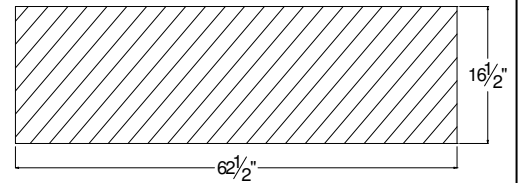

- **Wood Species:** - Solid 4/4 Maple used in mouldings and doors
- **Shelves:** - 4 adjustable/removable glass shelves
- 1 adjustable wood shelf
- **Joinery:** - Mitered mortise and tenon frames
- Recessed fitted back
- **Glass:** - 6mm thick polished glass shelves.
- 3mm thick glass door
- **Hardware:** - Satin nickel or antique brass handle
- **Carton Weight:** - 125 lbs
- **Carton Volume:** - 23 cu. ft.
- **Height:** - 30-1/2" overall
- **Features:** - Contemporary styling
- **Inner Dimensions:**
 - Centre area: 22-5/8"w x 16-1/8"d x 25-7/8"h
 - Side areas: 17-3/4"w x 14-3/4"d x 25-7/8"h

Footprint/Floorplan:

Glass Shelf Size: