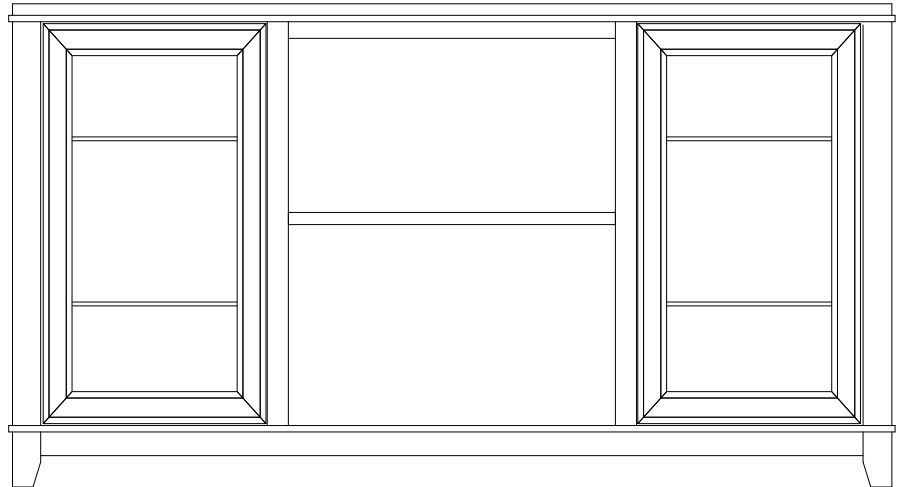

Fairfield Credenza

Available Finishes:

- # 419 47   **Cherry Mist Maple**
- # 419 27   **Autumn Maple**
- # 419 99   **Merlot Maple**
- # 419 39   **Chocolate Maple**
- # 419 51   **Mascara Maple**